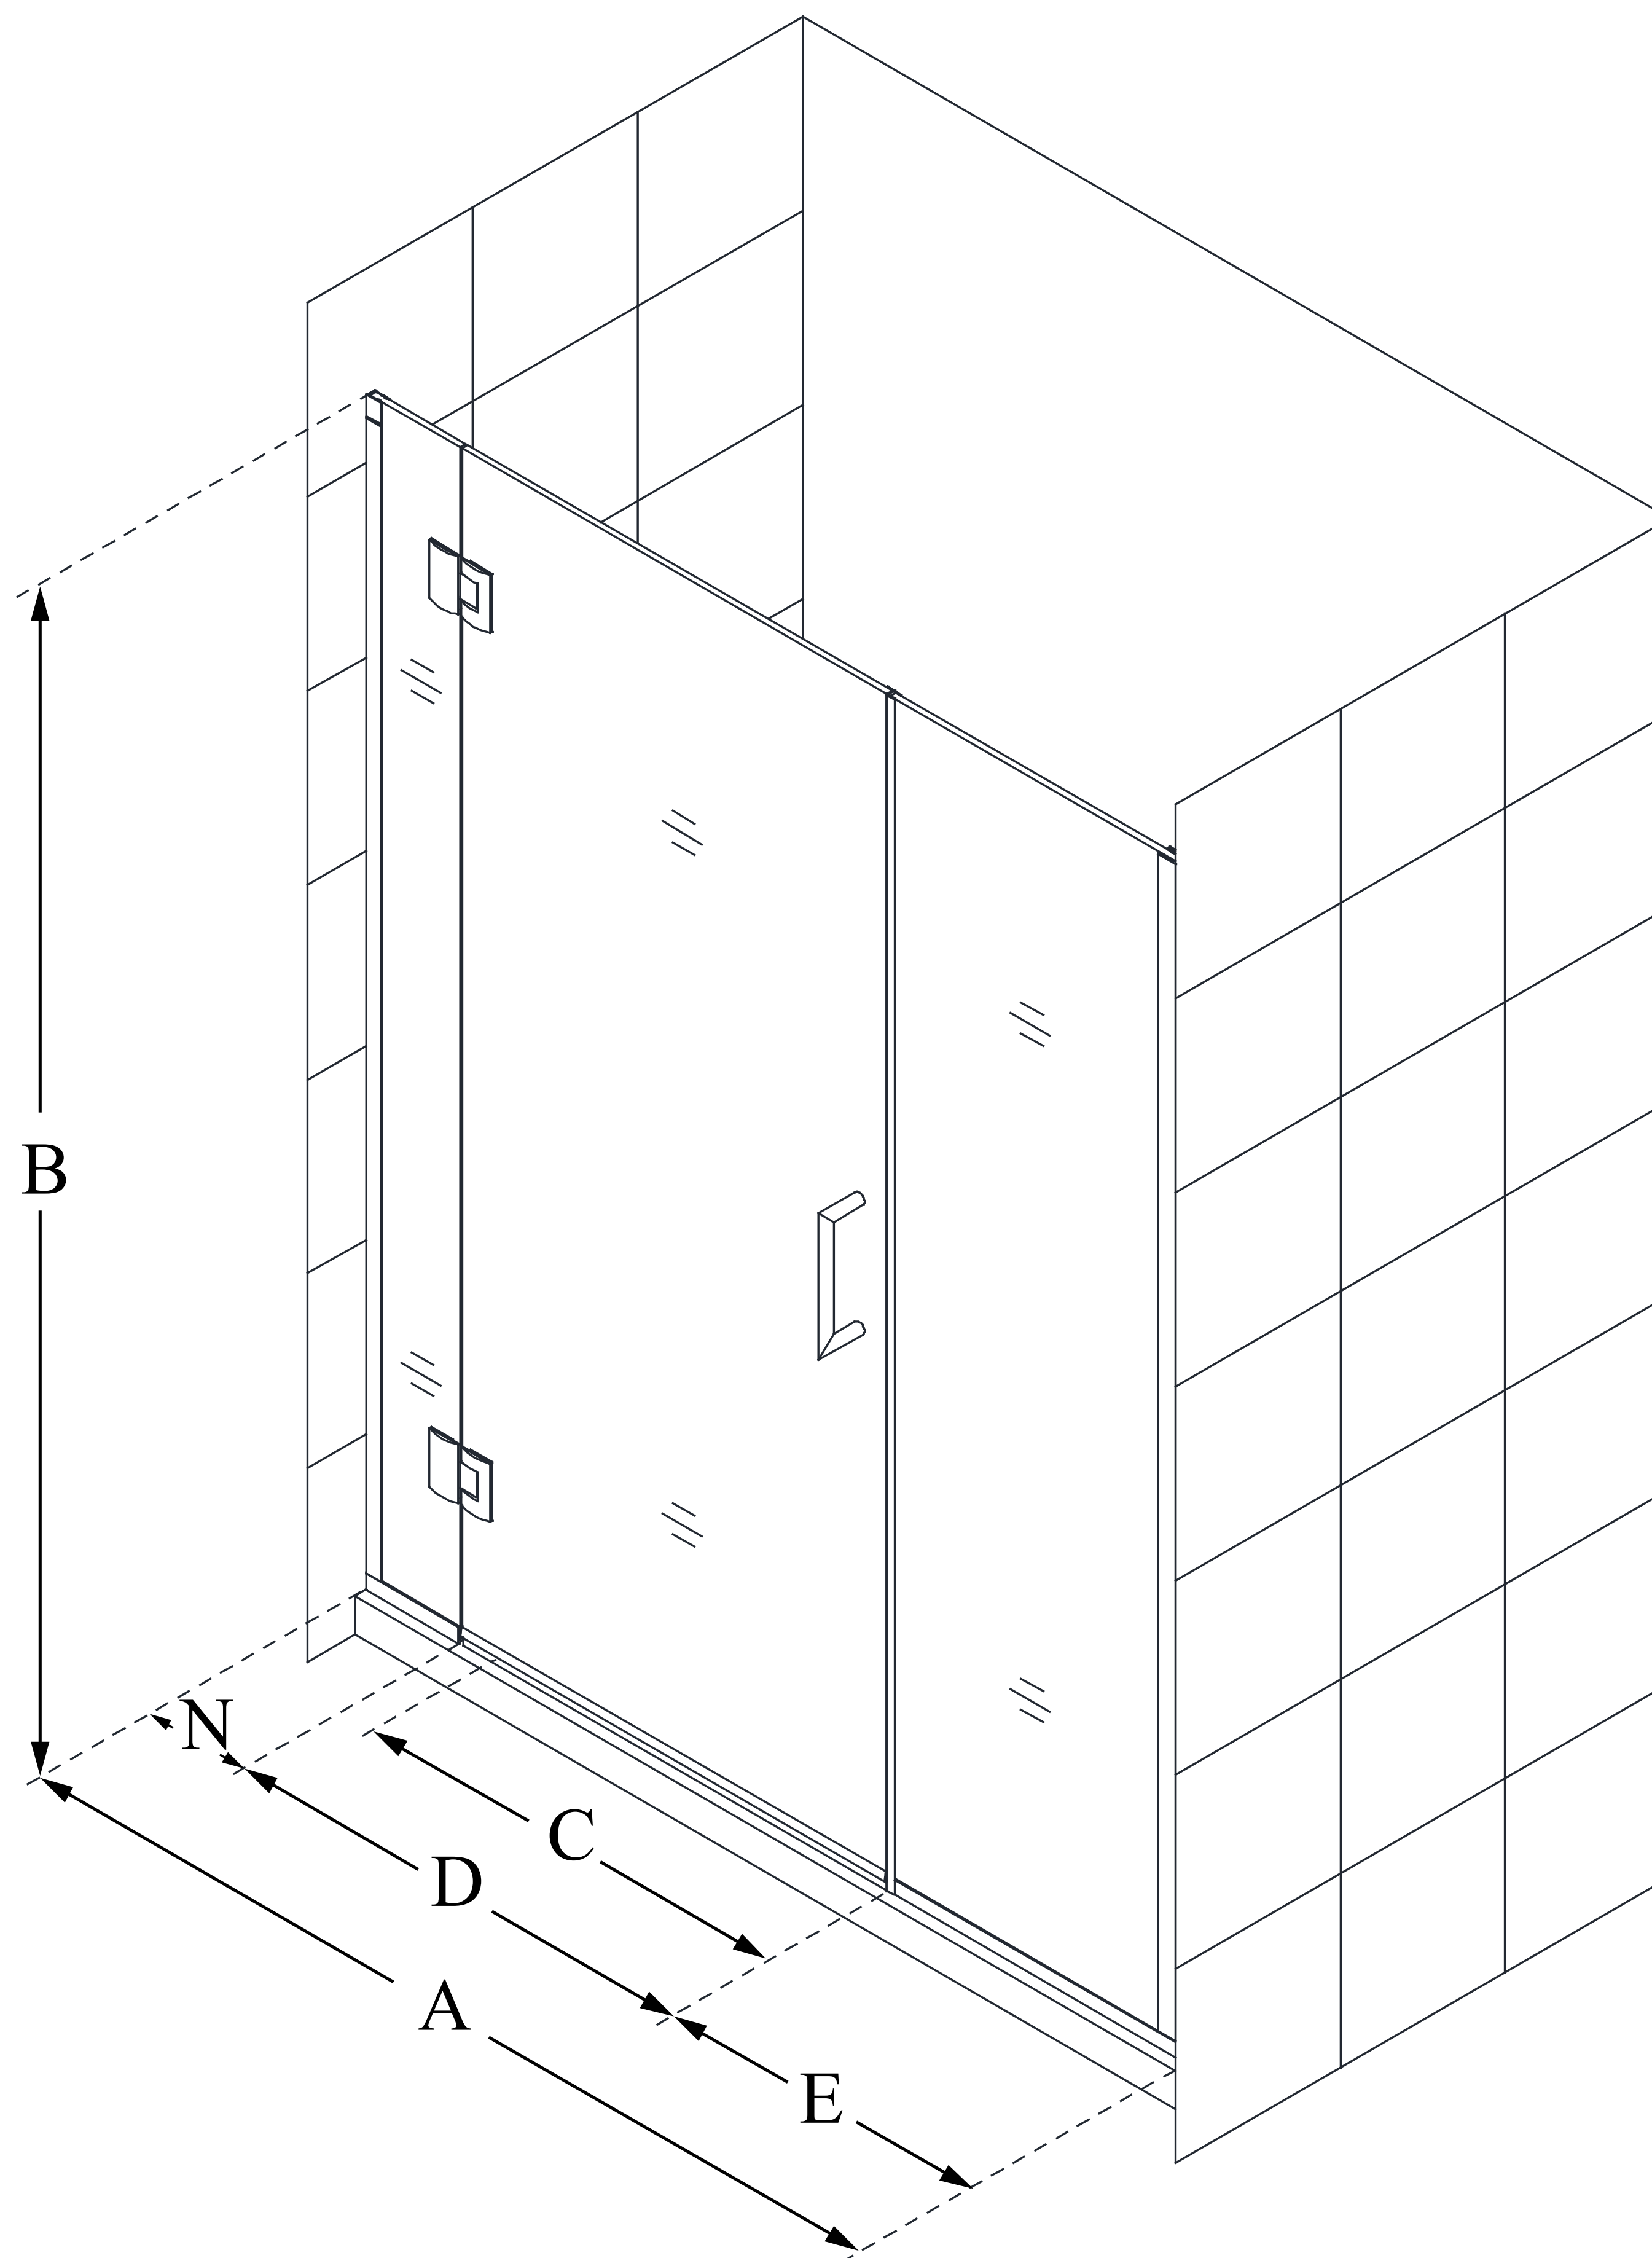

## UNIDOOR-X

DreamLine Unidoor-X 35-35 1/2  
in. W x 72 in. H Frameless Hinged  
Shower Door, Clear Glass

**SWING DOOR**

### CONFIGURATION DIMENSIONS:

**A: 35 - 35 1/2 in.**

MODEL WIDTH

**B: 72 in.**

MODEL HEIGHT

**C: 22 in.**

ACCESS WIDTH

**D: 23 in.**

DOOR WIDTH

**E: 6 in.**

INLINE PANEL WIDTH

**N: 6 in.**

HINGE PANEL WIDTH

DreamLine reserves the right to update or modify the hardware or materials pictured without prior notice for the purpose of product improvement and customer satisfaction.