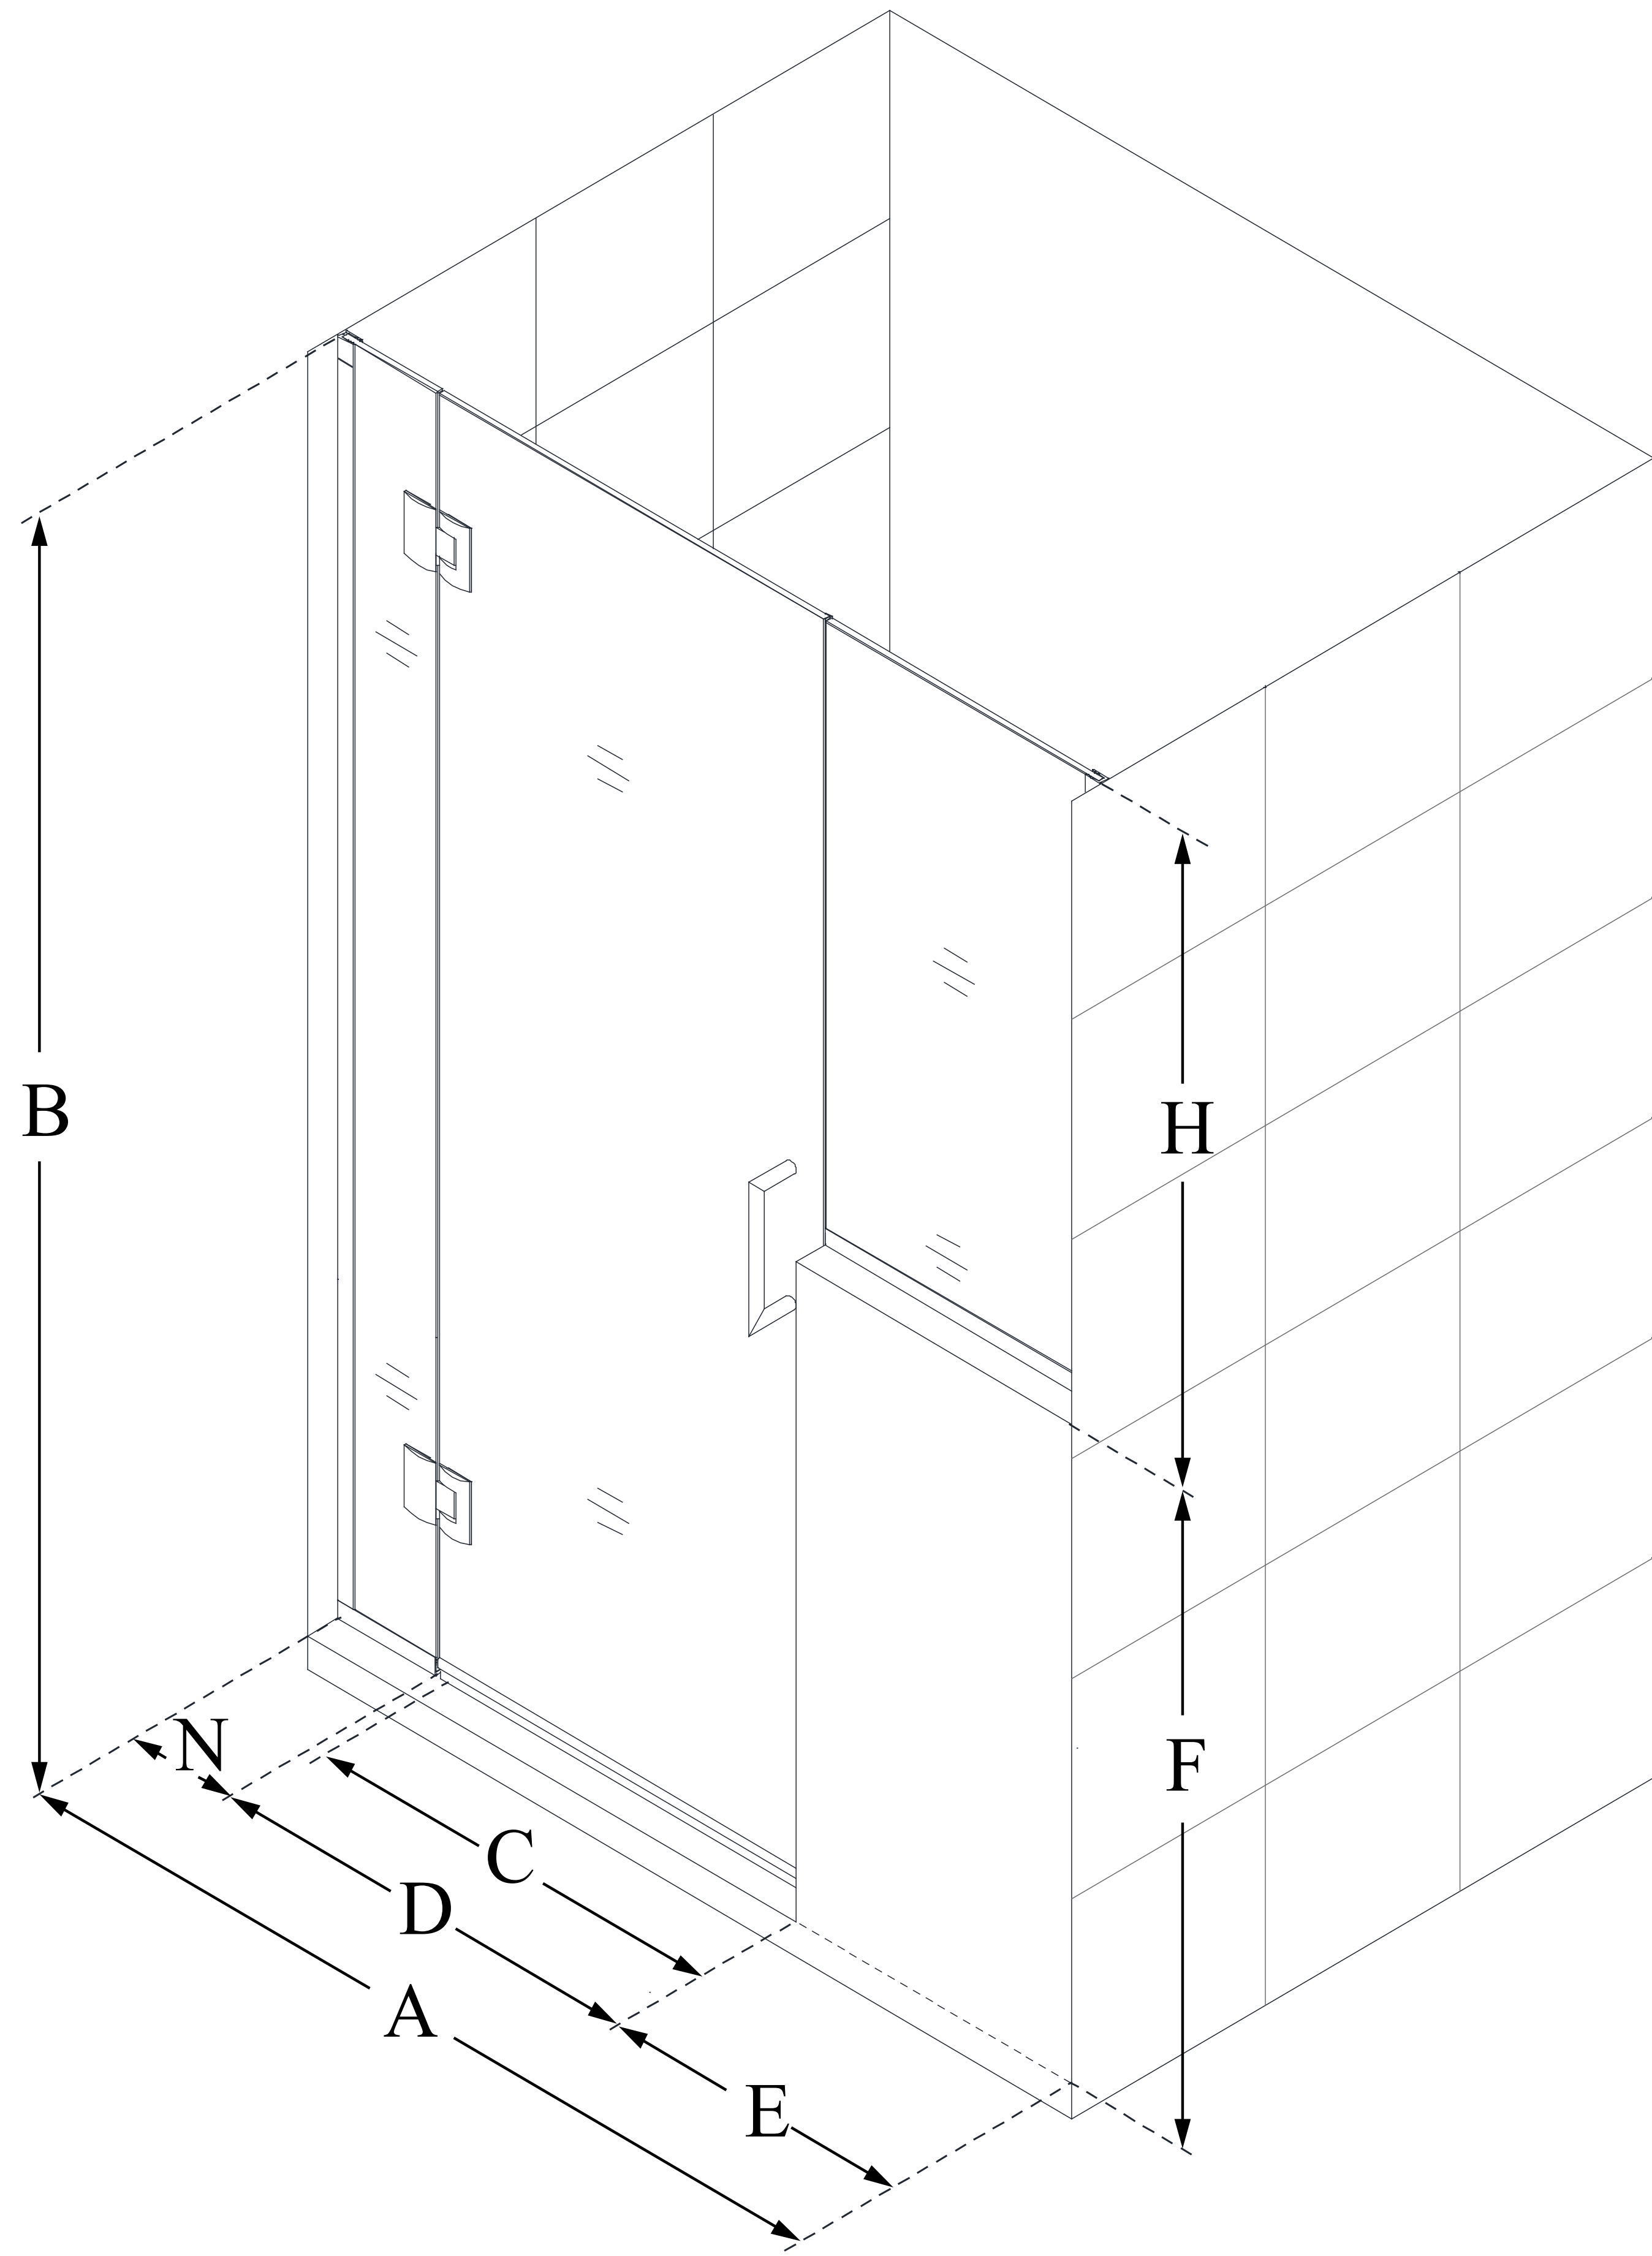

**D1233034**

**UNIDOOR-X**

DreamLine Unidoor-X 59-59 1/2 in. W x 72 in. H Frameless Hinged Shower Door, Clear Glass

**SWING DOOR**

**CONFIGURATION  
DIMENSIONS:**

**A: 59 - 59 1/2 in.**  
MODEL WIDTH

**B: 72 in.**  
MODEL HEIGHT

**C: 22 in.**  
ACCESS WIDTH

**D: 23 in.**  
DOOR WIDTH

**E: 30 in.**  
INLINE PANEL WIDTH

**F: 38 in.**  
BUTTRESS WALL HEIGHT

**H: 34 in.**  
BUTTRESS GLASS HEIGHT

**N: 6 in.**  
HINGE PANEL WIDTH

DreamLine reserves the right to update or modify the hardware or materials pictured without prior notice for the purpose of product improvement and customer satisfaction.