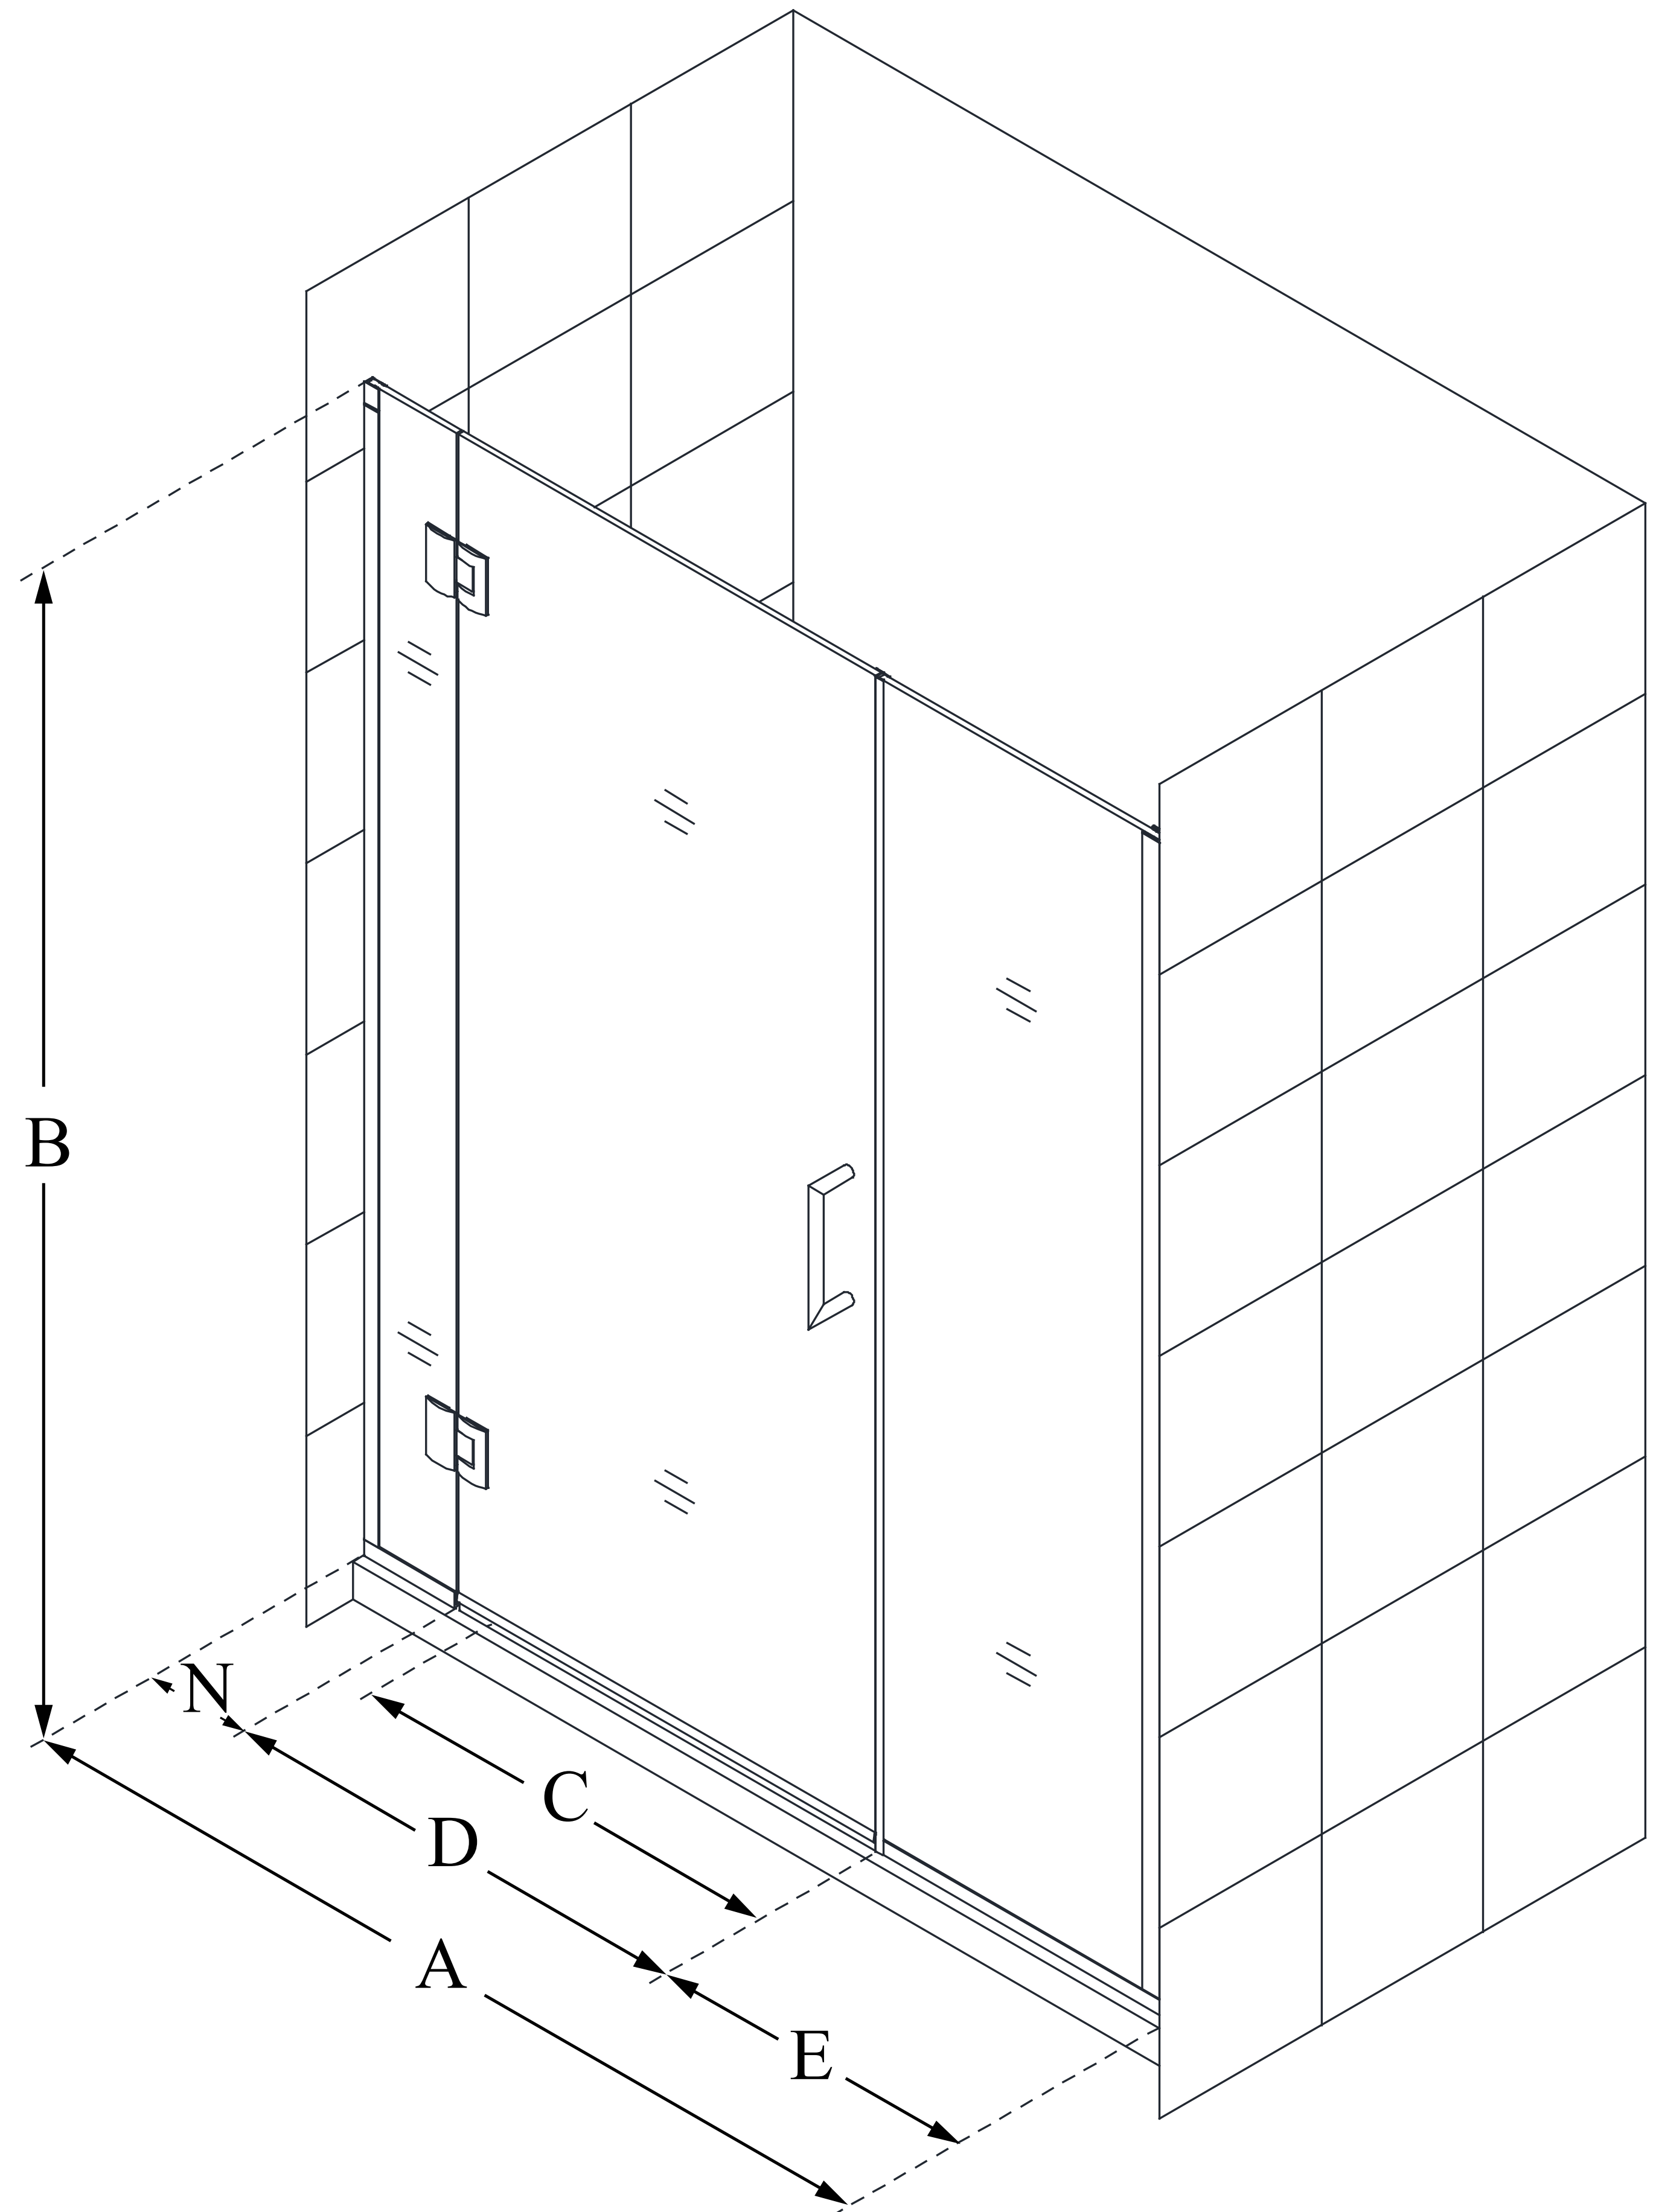

D12330572

UNIDOOR-X

DreamLine Unidoor-X 59 1/2-60 in. W x 72 in. H Frameless Hinged Shower Door, Clear Glass

SWING DOOR

CONFIGURATION DIMENSIONS:

A: 59 1/2 - 60 in.

MODEL WIDTH

B: 72 in.

MODEL HEIGHT

C: 22 in.

ACCESS WIDTH

D: 23 in.

DOOR WIDTH

E: 30 1/2 in.

INLINE PANEL WIDTH

N: 6 in.

HINGE PANEL WIDTH

DreamLine reserves the right to update or modify the hardware or materials pictured without prior notice for the purpose of product improvement and customer satisfaction.